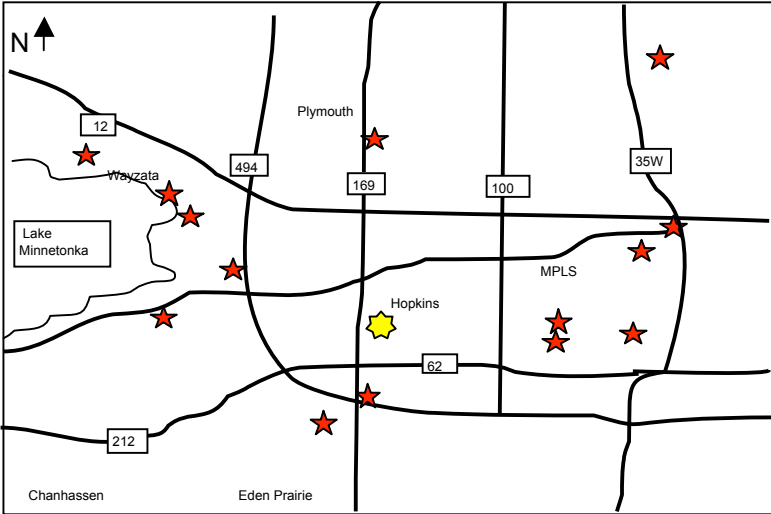

## PM Shuttle Drop Off Locations - 2011-12

### **Departure - Blake Campus in Hopkins**

- Brooklyn Park - Noble Sports Park, 4701 97th Ave N
- Deephaven - City Hall, 20225 Cottagewood Rd
- Eden Prairie - Bearpath CC, 10600 Bearpath Trail
- Eden Prairie - Office Depot, 4190 Vinewood Lane
- Edina - Browndale Park, 5100 Morningside Ave
- Edina - Wooddale Park, 5000 Wooddale Ave
- Mpls - Northrop Campus, 611 Kenwood Parkway
- Mpls - Kenwood Rec Center, 2115 21st St W
- Mpls - Mt Olivet Church, 5025 Knox Ave S
- Mtka - Lakewinds Lot, 17515 Minnetonka Blvd.
- Navarre - Lunds, 3333 Shoreline Drive
- Plymouth - PetSmart, 4190 Vinewood Lane
- Wayzata - Highcroft Campus, 301 Peavey Lane
- Wayzata - Lunds, Colonial Sq., 1150 Wayzata Blvd.

### **Departure - Highcroft Campus in Wayzata**

- Eden Prairie - Bearpath CC, 10600 Bearpath Trail
- Mpls - Northrop Campus, 611 Kenwood Parkway
- Mtka - Lakewinds Lot, 17515 Minnetonka Blvd.
- Mtka - Meadow Park, Oakland Rd and Stone Rd
- Navarre - Lunds, 3333 Shoreline Drive
- Shorewood - Cub Foods Lot, 23800 Highway 7

- Departure Campus
- Shuttle drop off point

Maps not drawn to scale; for reference only.