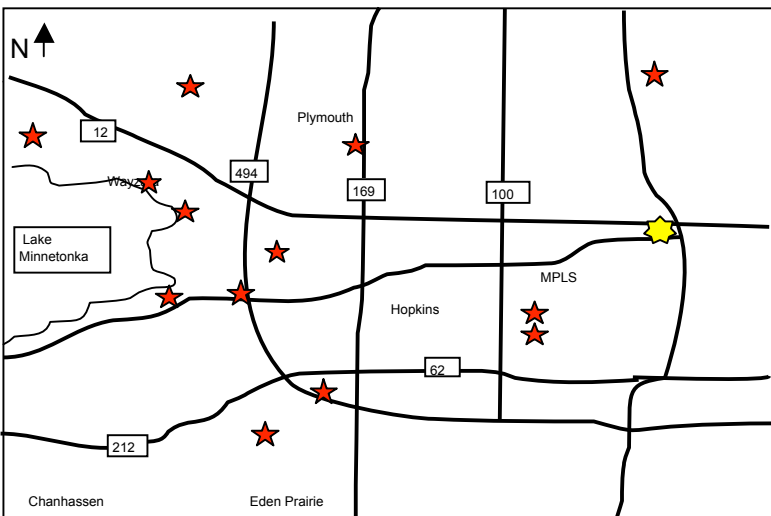

## PM Shuttle Drop Off Locations - 2011-12

### **Departure - Blake Campus in Hopkins**

- Brooklyn Park - Noble Sports Park, 4701 97th Ave N
- Deephaven - City Hall, 20225 Cottagewood Rd
- Eden Prairie - Bearpath CC, 10600 Bearpath Trail
- Eden Prairie - Office Depot, 4190 Vinewood Lane
- Edina - Browndale Park, 5100 Morningside Ave
- Edina - Wooddale Park, 5000 Wooddale Ave
- Mpls - Northrop Campus, 611 Kenwood Parkway
- Mpls - Kenwood Rec Center, 2115 21st St W
- Mpls - Mt Olivet Church, 5025 Knox Ave S
- Mtka - Lakewinds Lot, 17515 Minnetonka Blvd.
- Navarre - Lunds, 3333 Shoreline Drive
- Plymouth - PetSmart, 4190 Vinewood Lane
- Wayzata - Highcroft Campus, 301 Peavey Lane
- Wayzata - Lunds, Colonial Sq., 1150 Wayzata Blvd.

### **Departure - Highcroft Campus in Wayzata**

- Eden Prairie - Bearpath CC, 10600 Bearpath Trail
- Mpls - Northrop Campus, 611 Kenwood Parkway
- Mtka - Lakewinds Lot, 17515 Minnetonka Blvd.
- Mtka - Meadow Park, Oakland Rd and Stone Rd
- Navarre - Lunds, 3333 Shoreline Drive
- Shorewood - Cub Foods Lot, 23800 Highway 7

- Departure Campus
- Shuttle drop off point

Maps not drawn to scale; for reference only.