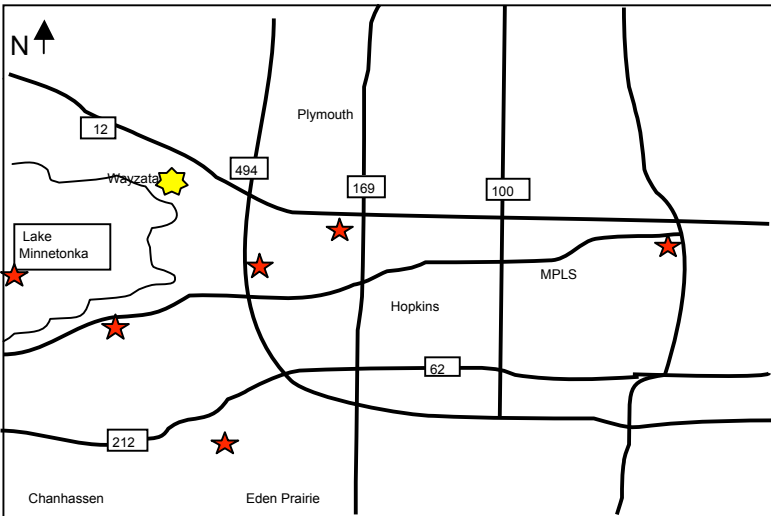

## PM Shuttle Drop Off Locations - 2011-12

### **Departure - Blake Campus in Hopkins**

- Brooklyn Park - Noble Sports Park, 4701 97th Ave N
- Deephaven - City Hall, 20225 Cottagewood Rd
- Eden Prairie - Bearpath CC, 10600 Bearpath Trail
- Eden Prairie - Office Depot, 4190 Vinewood Lane
- Edina - Browndale Park, 5100 Morningside Ave
- Edina - Wooddale Park, 5000 Wooddale Ave
- Mpls - Northrop Campus, 611 Kenwood Parkway
- Mpls - Kenwood Rec Center, 2115 21st St W
- Mpls - Mt Olivet Church, 5025 Knox Ave S
- Mtka - Lakewinds Lot, 17515 Minnetonka Blvd.
- Navarre - Lunds, 3333 Shoreline Drive
- Plymouth - PetSmart, 4190 Vinewood Lane
- Wayzata - Highcroft Campus, 301 Peavey Lane
- Wayzata - Lunds, Colonial Sq., 1150 Wayzata Blvd.

### **Departure - Highcroft Campus in Wayzata**

- Eden Prairie - Bearpath CC, 10600 Bearpath Trail
- Mpls - Northrop Campus, 611 Kenwood Parkway
- Mtka - Lakewinds Lot, 17515 Minnetonka Blvd.
- Mtka - Meadow Park, Oakland Rd and Stone Rd
- Navarre - Lunds, 3333 Shoreline Drive
- Shorewood - Cub Foods Lot, 23800 Highway 7

- Departure Campus
- Shuttle drop off point

Maps not drawn to scale; for reference only.