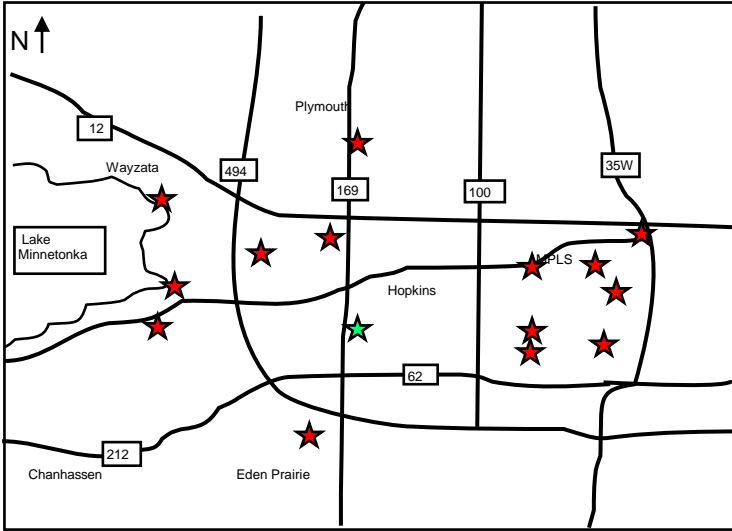

The Blake School

PM Shuttle Drop Off Locations - 2008-09

Destination - Blake Campus in Hopkins

- a. Mpls - Northrop Campus, 511 Kenwood Parkway
- b. Mpls - Kenwood Rec Ctr., 2115 21st W
- c. Mpls - Lynnhurst Park, 5000 James Ave S
- d. Mpls - Temple Israel, 2324 Emerson Ave S
- e. Edina - Browndale Park, 5100 Morningside Road
- f. Edina - Wooddale Park, 5000 Wooddale Ave
- g. Deephaven - City Hall, 20225 Cottagewood Road
- h. Mtka - Lakewinds, Hwy 101 & Minnetonka Blvd
- i. Mtka - Williston Road and Highway 7
- j. Wayzata - Highcroft Campus, 301 Peavey Lane
- k. Plymouth - Petsmart Lot, 4190 Vinewood Lane
- l. Eden Prairie - Bearpath, 10600 Bearpath Trail
- m. Orono - Rick's Market, Shoreline Drive & CR-19
- n. St Louis Park - France Av & Lake Street W

Destination - Highcroft Campus in Wayzata

- a. Eden Prairie - Bearpath CC, 18100 Bearpath Trail
- b. Shorewood - 23800 Highway 7
- c. Mpls - Northrop Campus, 511 Kenwood Parkway
- d. Mpls - Temple Israel, 2324 Emerson Ave
- e. Orono - Rick's Market, Shoreline Drive & CR-19
- f. Orono - Fox St & Leaf Street
- g. Mtka - Lakewinds, Hwy 101 & Minnetonka Blvd
- h. Mtka - Meadow Park, Oakland Rd & Stone Rd
- i. Mtka - Adath Jeshurun Synagogue, 10500 Hillside

Destination - Northrop Campus in Minneapolis

- a. Mpls - Lynnhurst Park, 5000 James Ave S
- b. Edina - Browndale Park, 5100 Morningside Road
- c. Edina - Wooddale Park, 5000 Wooddale Ave
- d. Deephaven - City Hall, 20225 Cottagewood Road
- e. Mtka - Lakewinds, Hwy 101 & Minnetonka Blvd
- f. Mtka - Williston Road and Highway 7
- g. Wayzata - Highcroft Campus, 301 Peavey Lane
- h. Plymouth - Petsmart Lot, 4190 Vinewood Lane
- i. Eden Prairie - Bearpath, 10600 Bearpath Trail
- j. Orono - Rick's Market, Shoreline Drive & CR-19

- ★ Destination campus
- ★ Shuttle drop off point

Maps not drawn to scale; for reference only.