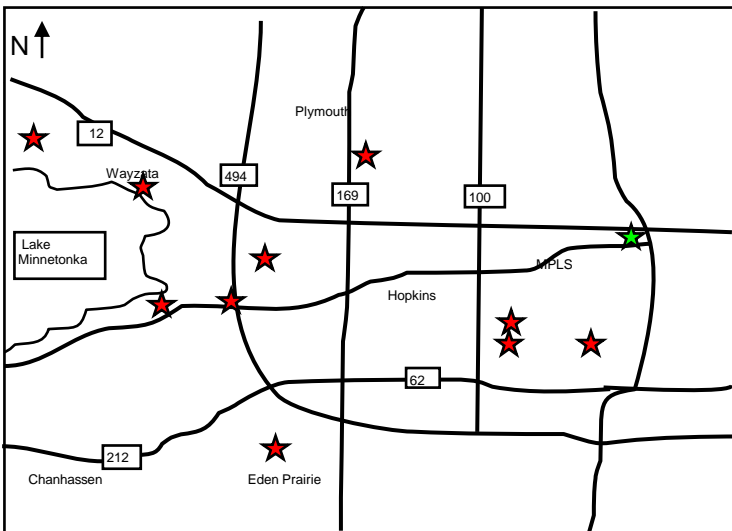

The Blake School

PM Shuttle Drop Off Locations - 2008-09

Destination - Blake Campus in Hopkins

- a. Mpls - Northrop Campus, 511 Kenwood Parkway
- b. Mpls - Kenwood Rec Ctr., 2115 21st W
- c. Mpls - Lynnhurst Park, 5000 James Ave S
- d. Mpls - Temple Israel, 2324 Emerson Ave S
- e. Edina - Browndale Park, 5100 Morningside Road
- f. Edina - Wooddale Park, 5000 Wooddale Ave
- g. Deephaven - City Hall, 20225 Cottagewood Road
- h. Mtka - Lakewinds, Hwy 101 & Minnetonka Blvd
- i. Mtka - Williston Road and Highway 7
- j. Wayzata - Highcroft Campus, 301 Peavey Lane
- k. Plymouth - Petsmart Lot, 4190 Vinewood Lane
- l. Eden Prairie - Bearpath, 10600 Bearpath Trail
- m. Orono - Rick's Market, Shoreline Drive & CR-19
- n. St Louis Park - France Av & Lake Street W

Destination - Highcroft Campus in Wayzata

- a. Eden Prairie - Bearpath CC, 18100 Bearpath Trail
- b. Shorewood - 23800 Highway 7
- c. Mpls - Northrop Campus, 511 Kenwood Parkway
- d. Mpls - Temple Israel, 2324 Emerson Ave
- e. Orono - Rick's Market, Shoreline Drive & CR-19
- f. Orono - Fox St & Leaf Street
- g. Mtka - Lakewinds, Hwy 101 & Minnetonka Blvd
- h. Mtka - Meadow Park, Oakland Rd & Stone Rd
- i. Mtka - Adath Jeshurun Synagogue, 10500 Hillside

Destination - Northrop Campus in Minneapolis

- a. Mpls - Lynnhurst Park, 5000 James Ave S
- b. Edina - Browndale Park, 5100 Morningside Road
- c. Edina - Wooddale Park, 5000 Wooddale Ave
- d. Deephaven - City Hall, 20225 Cottagewood Road
- e. Mtka - Lakewinds, Hwy 101 & Minnetonka Blvd
- f. Mtka - Williston Road and Highway 7
- g. Wayzata - Highcroft Campus, 301 Peavey Lane
- h. Plymouth - Petsmart Lot, 4190 Vinewood Lane
- i. Eden Prairie - Bearpath, 10600 Bearpath Trail
- j. Orono - Rick's Market, Shoreline Drive & CR-19

- ★ Destination campus
- ★ Shuttle drop off point

Maps not drawn to scale; for reference only.