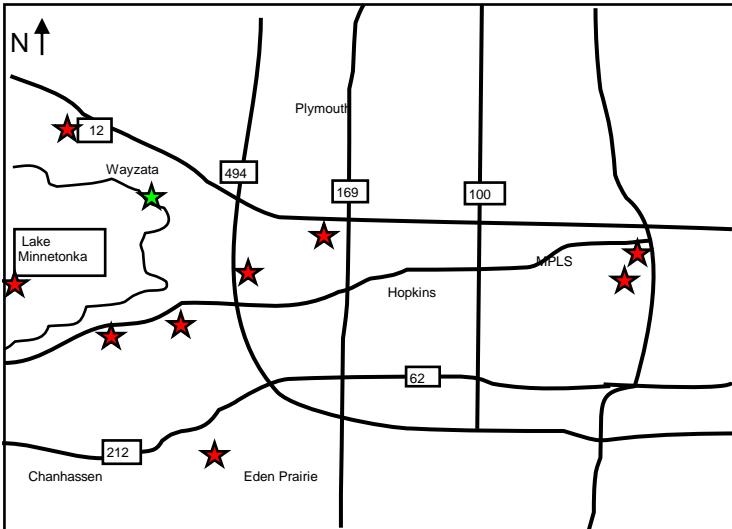

The Blake School

PM Shuttle Drop Off Locations - 2008-09

Destination - Blake Campus in Hopkins

- a. Mpls - Northrop Campus, 511 Kenwood Parkway
- b. Mpls - Kenwood Rec Ctr., 2115 21st W
- c. Mpls - Lynnhurst Park, 5000 James Ave S
- d. Mpls - Temple Israel, 2324 Emerson Ave S
- e. Edina - Browndale Park, 5100 Morningside Road
- f. Edina - Wooddale Park, 5000 Wooddale Ave
- g. Deephaven - City Hall, 20225 Cottagewood Road
- h. Mtka - Lakewinds, Hwy 101 & Minnetonka Blvd
- i. Mtka - Williston Road and Highway 7
- j. Wayzata - Highcroft Campus, 301 Peavey Lane
- k. Plymouth - Petsmart Lot, 4190 Vinewood Lane
- l. Eden Prairie - Bearpath, 10600 Bearpath Trail
- m. Orono - Rick's Market, Shoreline Drive & CR-19
- n. St Louis Park - France Av & Lake Street W

Destination - Highcroft Campus in Wayzata

- a. Eden Prairie - Bearpath CC, 18100 Bearpath Trail
- b. Shorewood - 23800 Highway 7
- c. Mpls - Northrop Campus, 511 Kenwood Parkway
- d. Mpls - Temple Israel, 2324 Emerson Ave
- e. Orono - Rick's Market, Shoreline Drive & CR-19
- f. Orono - Fox St & Leaf Street
- g. Mtka - Lakewinds, Hwy 101 & Minnetonka Blvd
- h. Mtka - Meadow Park, Oakland Rd & Stone Rd
- i. Mtka - Adath Jeshurun Synagogue, 10500 Hillside

Destination - Northrop Campus in Minneapolis

- a. Mpls - Lynnhurst Park, 5000 James Ave S
- b. Edina - Browndale Park, 5100 Morningside Road
- c. Edina - Wooddale Park, 5000 Wooddale Ave
- d. Deephaven - City Hall, 20225 Cottagewood Road
- e. Mtka - Lakewinds, Hwy 101 & Minnetonka Blvd
- f. Mtka - Williston Road and Highway 7
- g. Wayzata - Highcroft Campus, 301 Peavey Lane
- h. Plymouth - Petsmart Lot, 4190 Vinewood Lane
- i. Eden Prairie - Bearpath, 10600 Bearpath Trail
- j. Orono - Rick's Market, Shoreline Drive & CR-19

- ★ Destination campus
- ★ Shuttle drop off point

Maps not drawn to scale; for reference only.